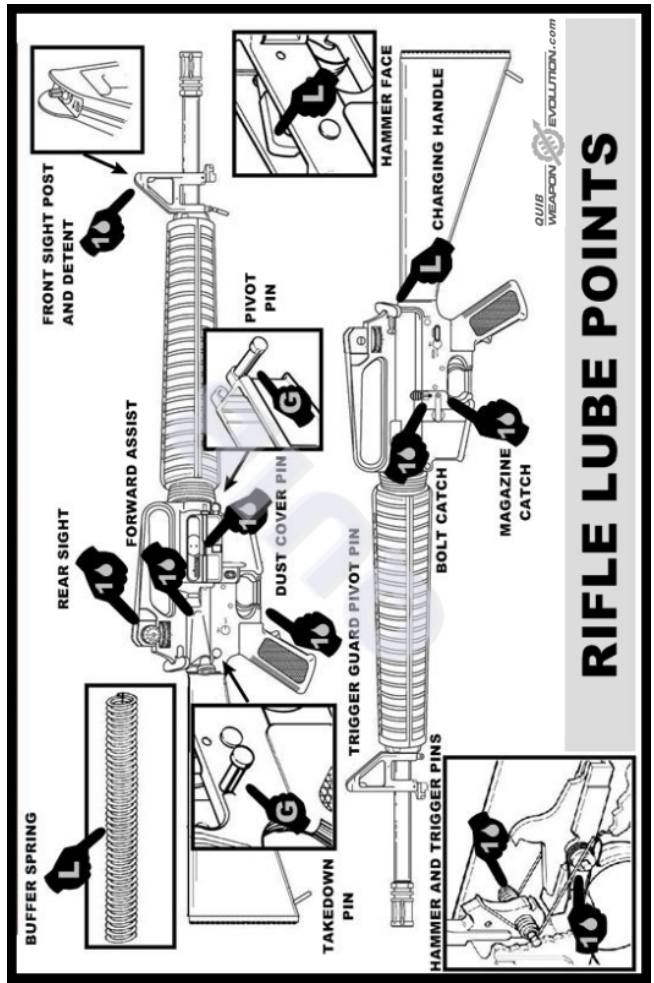

# AR15 BOLT AND CARRIER LUBE POINTS

**L** LIGHT: A FILM BARELY VISIBLE TO THE EYE

**L** LIGHT

**G** GENEROUS: CAN BE SPREAD WITH A FINGER

**G** GENEROUS

QUIB WEAPON EVOLUTION.com

# RIFLE LUBE POINTS