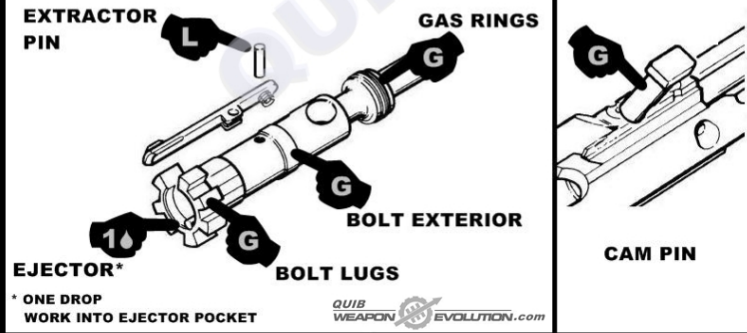

# AR15 BOLT AND CARRIER LUBE POINTS

**L** LIGHT: A FILM BARELY VISIBLE TO THE EYE

**L** LIGHT

**G** GENEROUS: CAN BE SPREAD WITH A FINGER

**G** GENEROUS

QUIB WEAPON EVOLUTION.com

# RIFLE LUBE POINTS